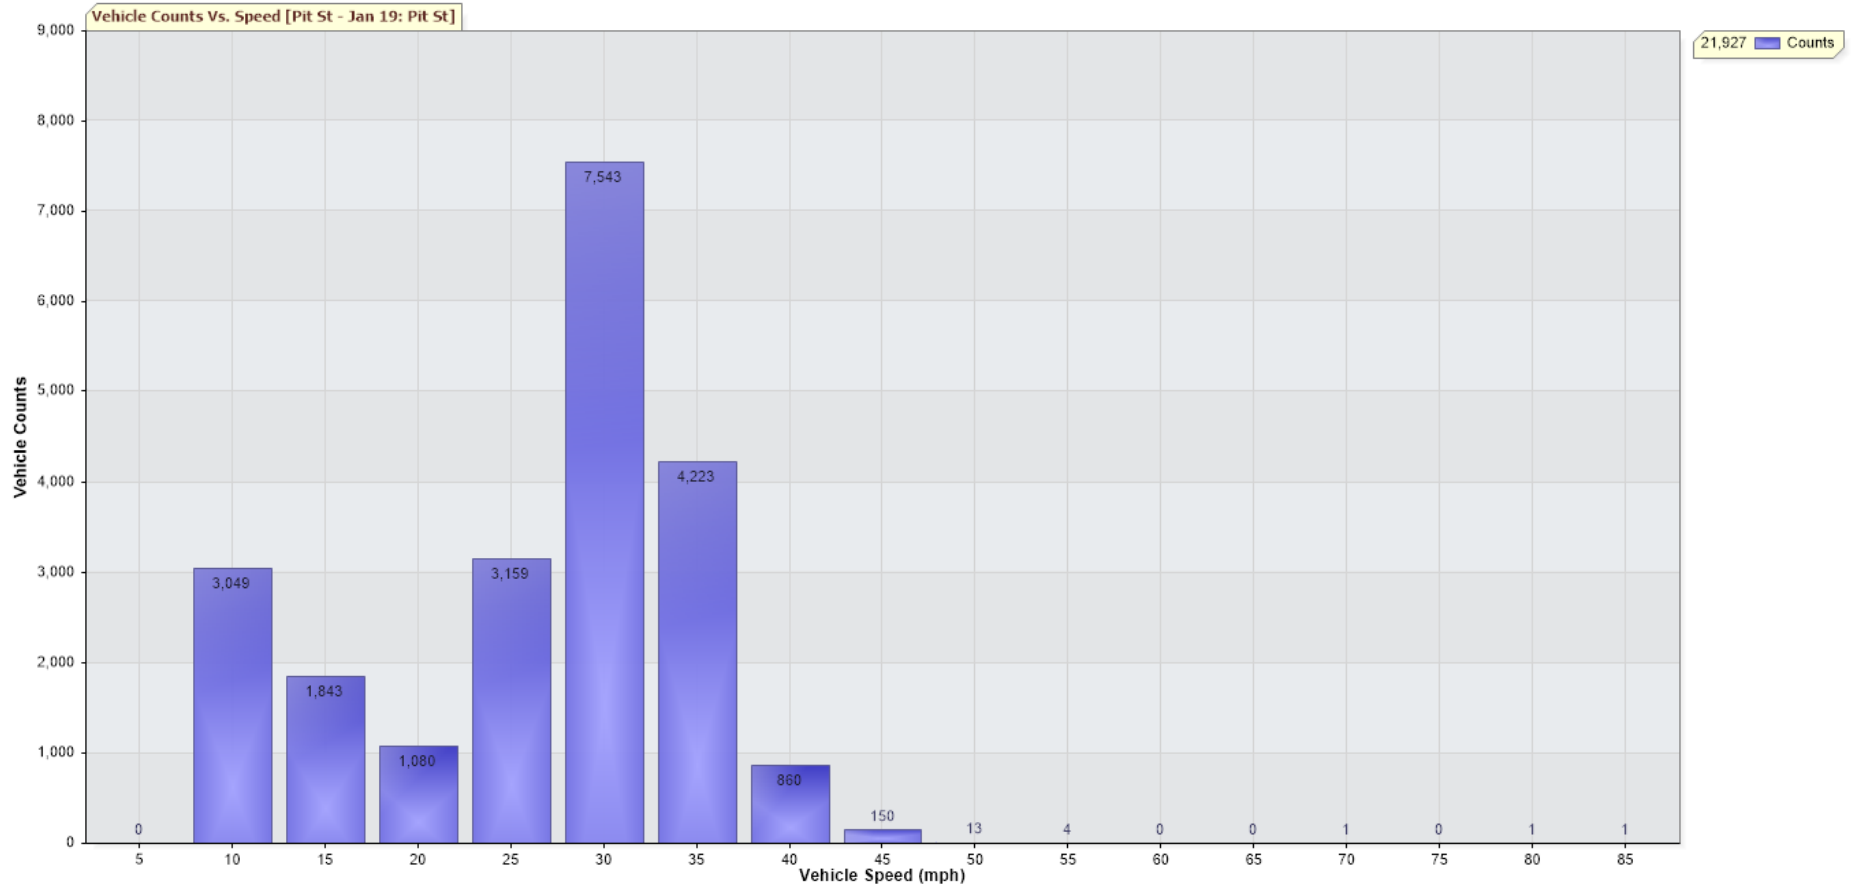

January 2019 – Sam unit located at the top of Pit Street

January 2019 – Sam unit located at the top of Pit Street

January 2019 – Sam unit located at the top of Pit Street