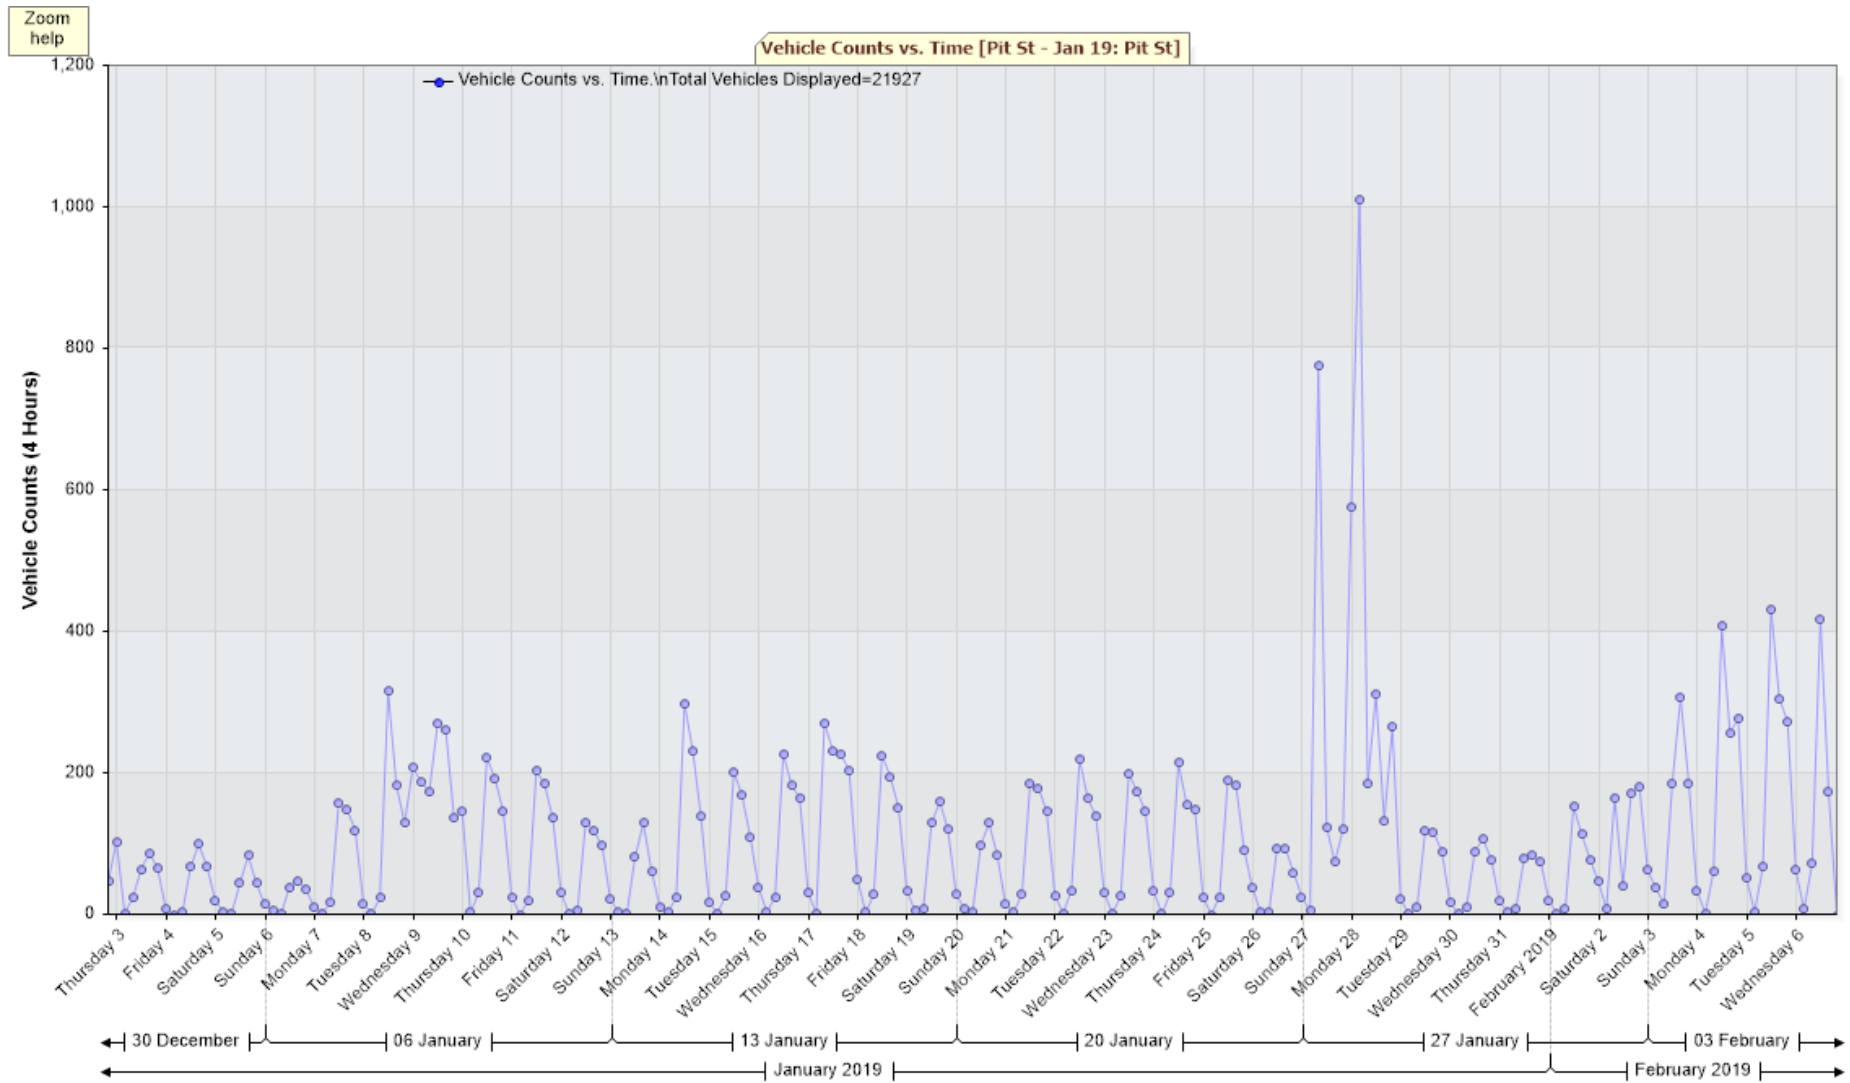

January 2019 – Sam unit located at the top of Pit Street

January 2019 – Sam unit located at the top of Pit Street

January 2019 – Sam unit located at the top of Pit Street